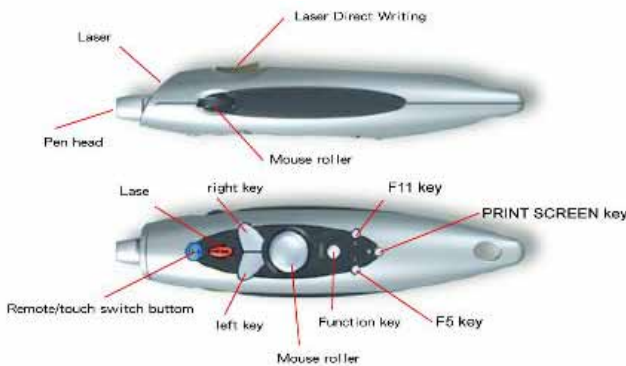

Compact and easy to carry. It can be used in everywhere. Pointer with USB plug-and-play. Sensor alignment calibration is autoaccomplished with in 3 seconds.

Product Features:

- 1 Signal transfer from computer to projector and could be projected on screen or any plane wall to have the interactive function which could not be compared by simple wireless pointer or optical writing pad.
- 2 You can write, paint, remark on the projected screen and operate all the function and program of computer. All the data can be saved and printed out easily.
- 3 Easy the carry and can work with any brand projector and computer. Flexible projection sizes up to 150" without any price difference.
- 4 Equiped with full function of electric white board, it can write and print directly, no consumption cost.
- 5 The four nation patent right is acquired (ROC, PROC, Japan, USA).

With the People Always in My Heart

天行者

ZEN-SKYWALKER

Interactive projection whiteboard

I enlarge the view and make it simple

- Portable and convenient plug-in installation could be positioned in 3 seconds.
- Both remote and touch control method could be operated with ease.
- Writing, marking can be recorded immediately.
- Flexible projection sizes up to 150" without any price difference.
- Can be operated with any brand projector without amendment.
- All the notes could be saved with the same format and no consumption parts need.

Superior function which can select remote / touch mode to write, access and control the computer in different place.

■ Wireless handheld device//

■ positioner//

Wireless laser whiteboard pen	
lighter	Red Laser+IR
Writing control method	Touch and remote control
Painting method	Touch and remote control
Number of buttons	12
power	1.5V 3A battery×2